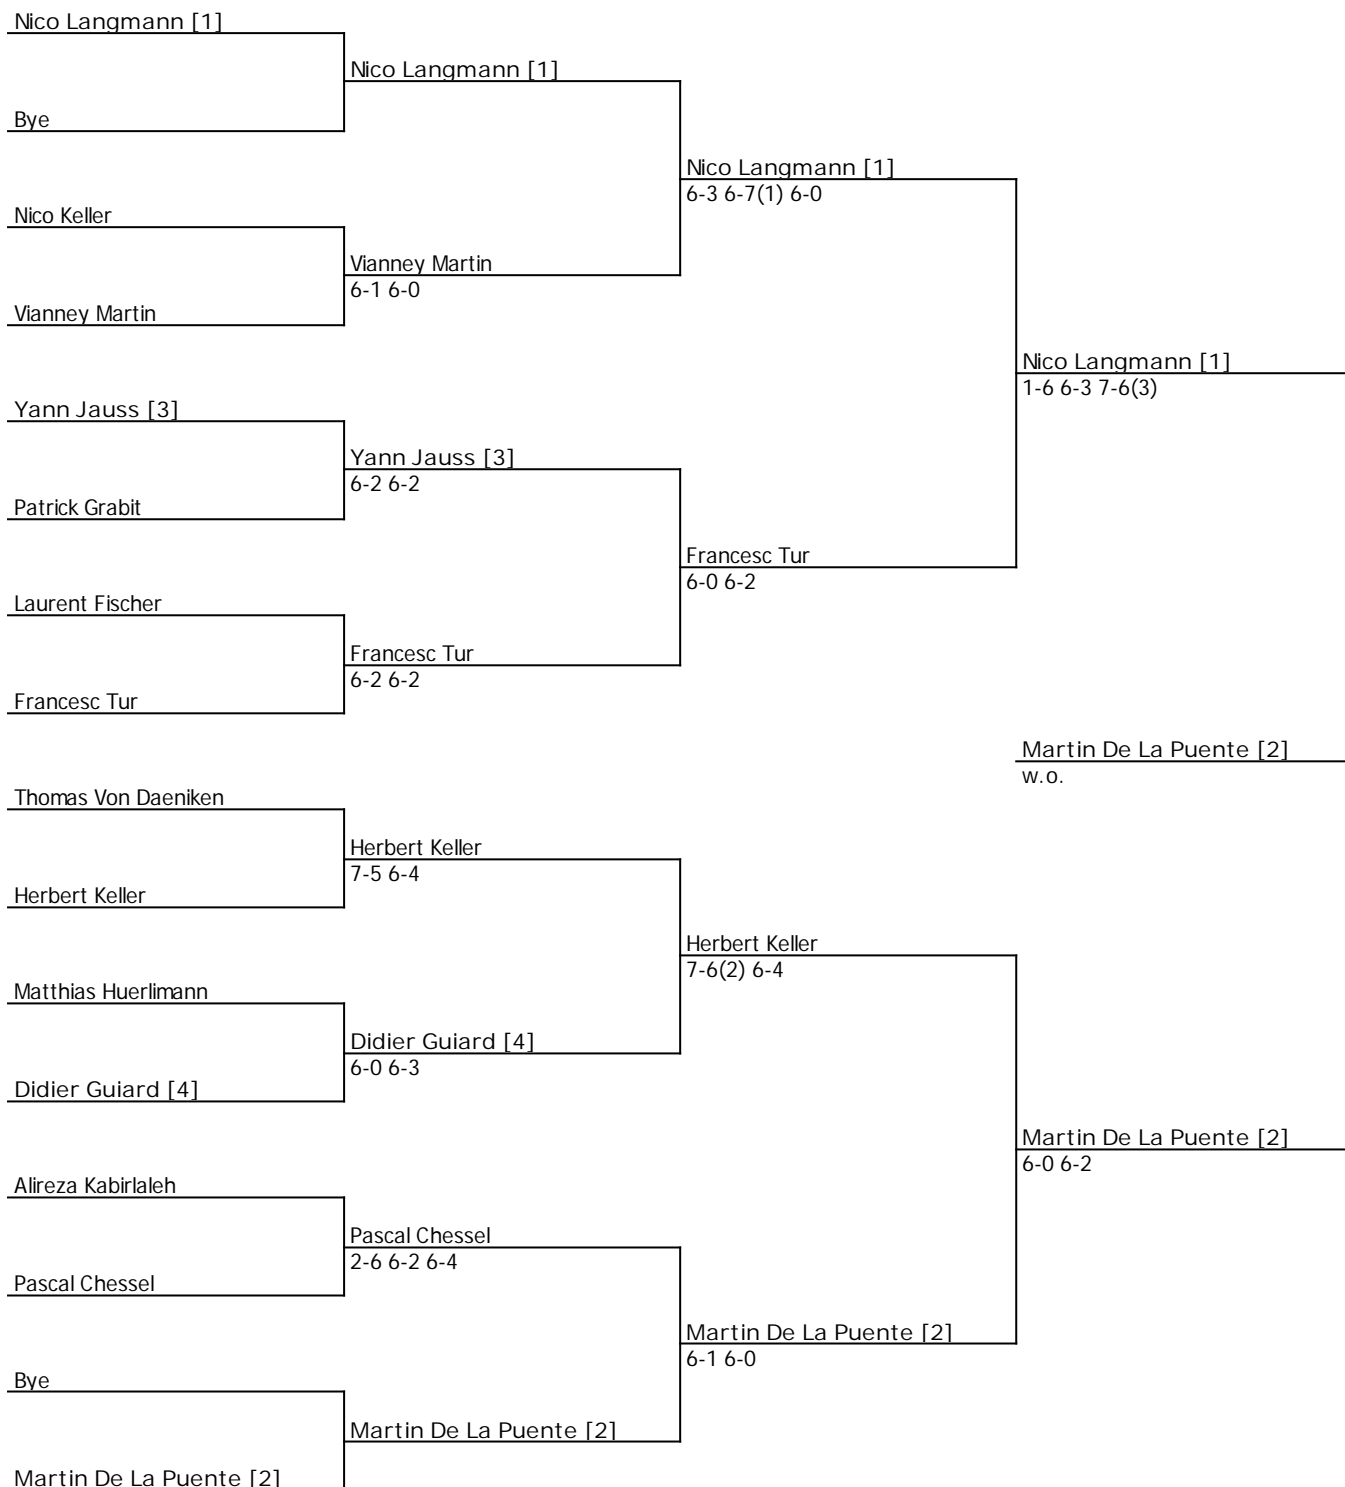

Swiss Open Starling Hotel Geneva

UNIQLO Wheelchair Tennis Tour

MS - MEN'S SINGLES CONSOLATION
CONSOLATION

UNIQLO
WHEELCHAIR
TENNIS TOUR

Week of
11 JUL 2017

City, Country
Geneva, SUI

Tourn. Key
WC-ITF1S-SUI-01A-2017

ITF Referee
de Cupere Annelles

Round 1

Quarterfinals

Semifinals

Final

www.itftennis.com

	# Seeded Players 2 Martin De La Puente 4 Didier Guiard 3 Yann Jauss 1 Nico Langmann	# Alternates Replacing	Draw date/time: Last Direct Acceptance
			Player representatives
			Signature de Cupere Annelles